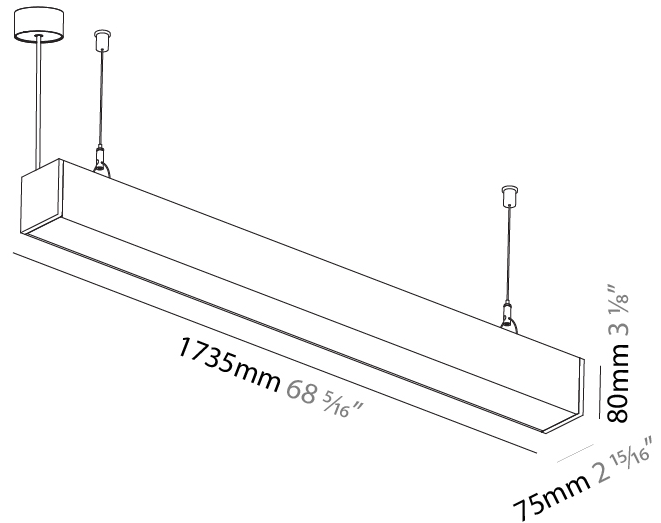

OPTICAL

RATINGS AND CERTIFICATIONS

Certified By: Certified for North American Standards
IP rating: IP20