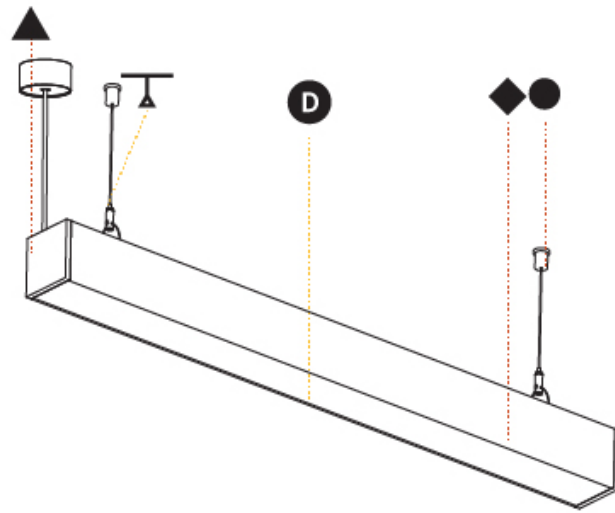

A300059-

PROJECT
TYPE
SPECIFIER
QUANTITY
DATE

A