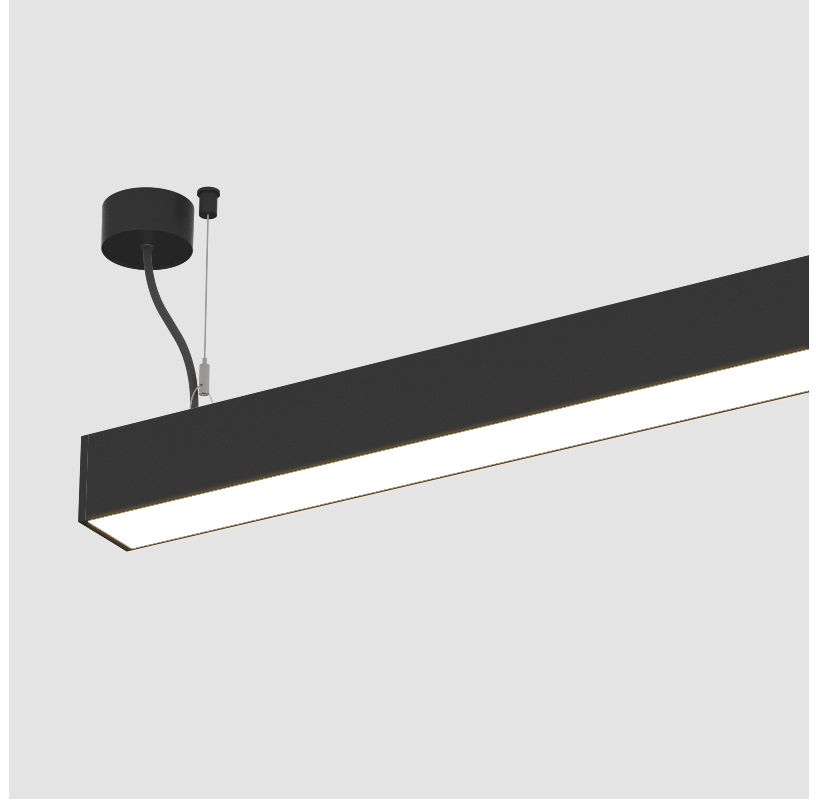

GENERAL

Series: Idaho
Subseries: Idaho 75
Brand: Prolicht
Division: Architectural
Mounting Type: Suspension
Mounting Location: Ceiling
Subcategory: Profile

PHYSICAL

Shape: Rectangle
Length (mm): 895
Length (in): 35 1/4
Width (mm): 75
Width (in): 2 15/16
Height (mm): 80
Height (in): 3 1/8
Max. Overall Height (mm): 2080
Max. Overall Height (in): 81 7/8
Light Distribution: Direct
Weight (kg): 3.691
Weight (lbs): 8.12
Diffuser: PMMA - Opal or Micro-Prism
Fixture Finish: ANA / SSR / BKV / CWI / CRY / HAB / MSR / UFT / ITA / RUA / OGR / FTG / MYG / RWR / LOD / PUS / FRO / FUP / KIA / POP / BLS / SPG / MEY / GOH / GUM / CHC / COM / ABZ / JAG / OBR / MOS / ROR
Fixture Material: Aluminum
Cable Details: 2000mm or 6000mm Transparent Cable

ELECTRICAL

Lamp Type: LED (Zhaga Standard)
Input Wattage (W): 15
Total Output Wattage (W): 12 / 11.1 (3500K)
Dimming: Non-Dimming / Phase Dimming (120Vac only) / 0-10V Dimming
Driver Included: Yes
Driver Location: Integrated
Driver Type: Constant Current - 120 / 277Vac
Driver Class: Class 2
Input Voltage (V): 120 - 277
Constant Current (MA): 350 / 375 (3500K)

LED

Color Temperature (°K): 3000 / 3500 / 4000
Max. Delivered Lumen (lm): 1420 / 1470 / 1500
CRI: >80 CRI
Lamp Life (hrs): 50000

OPTICAL

RATINGS AND CERTIFICATIONS

Certified By: Certified for North American Standards
IP rating: IP20