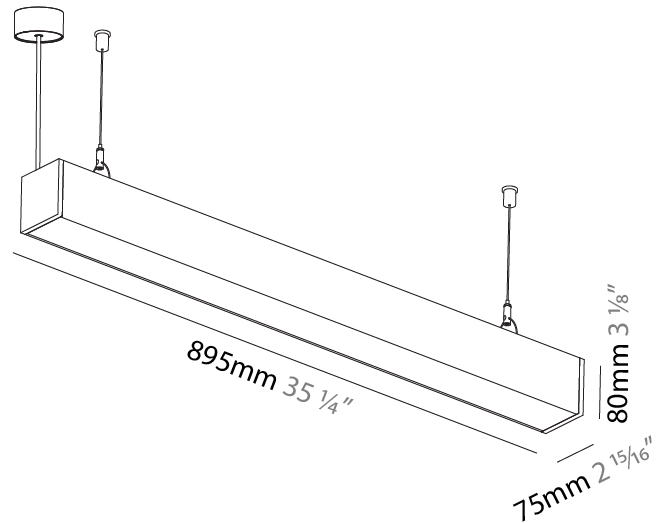

GENERAL

Series: Idaho
Subseries: Idaho 75
Brand: Prolicht
Division: Architectural
Mounting Type: Suspension
Mounting Location: Ceiling
Subcategory: Profile

PHYSICAL

Shape: Rectangle
Length (mm): 895
Length (in): 35 1/4
Width (mm): 75
Width (in): 2 15/16
Height (mm): 80
Height (in): 3 1/8
Max. Overall Height (mm): 2080
Max. Overall Height (in): 81 7/8
Light Distribution: Direct
Weight (kg): 3.691
Weight (lbs): 8.12
Diffuser: PMMA - Opal or Micro-Prism
Fixture Finish: ANA / SSR / BKV / CWI / CRY / HAB / MSR / UFT / ITA / RUA / OGR / FTG / MYG / RWR / LOD / PUS / FRO / FUP / KIA / POP / BLS / SPG / MEY / GOH / GUM / CHC / COM / ABZ / JAG / OBR / MOS / ROR
Fixture Material: Aluminum
Cable Details: 2000mm or 6000mm Transparent Cable

ELECTRICAL

Lamp Type: LED (Zhaga Standard)
Input Wattage (W): 15
Total Output Wattage (W): 12 / 11.1 (3500K)
Dimming: Non-Dimming / Phase Dimming (120Vac only) / 0-10V Dimming
Driver Included: Yes
Driver Location: Integrated
Driver Type: Constant Current - 120 / 277Vac
Driver Class: Class 2
Input Voltage (V): 120 - 277
Constant Current (MA): 350 / 375 (3500K)

LED

Color Temperature (°K): 3000 / 3500 / 4000
Max. Delivered Lumen (lm): 1420 / 1470 / 1500
CRI: >80 CRI
Lamp Life (hrs): 50000

OPTICAL

RATINGS AND CERTIFICATIONS

Certified By: Certified for North American Standards
IP rating: IP20