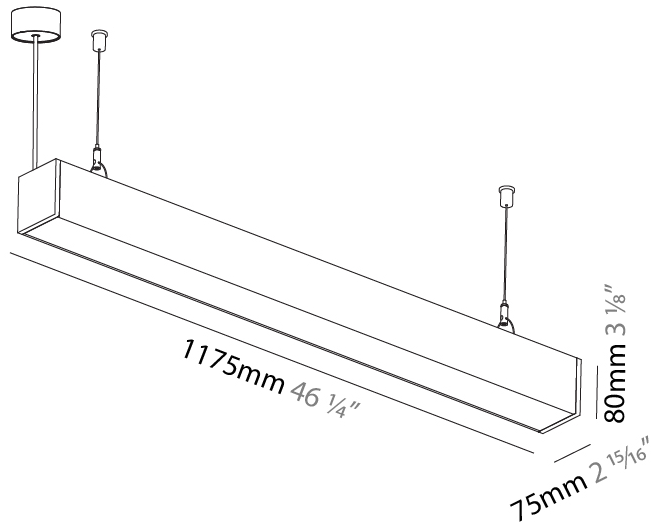

GENERAL

Series: Idaho
Subseries: Idaho 75
Brand: Prolicht
Division: Architectural
Mounting Type: Suspension
Mounting Location: Ceiling
Subcategory: Profile

PHYSICAL

Shape: Rectangle
Length (mm): 1175
Length (in): 46 1/4
Width (mm): 75
Width (in): 2 15/16
Height (mm): 80
Height (in): 3 1/8
Max. Overall Height (mm): 2080
Max. Overall Height (in): 81 7/8
Light Distribution: Direct
Weight (kg): 4.61
Weight (lbs): 10.14
Diffuser: PMMA - Opal or Micro-Prism
Fixture Finish: ANA / SSR / BKV / CWI / CRY / HAB / MSR / UFT / ITA / RUA / OGR / FTG / MYG / RWR / LOD / PUS / FRO / FUP / KIA / POP / BLS / SPG / MEY / GOH / GUM / CHC / COM / ABZ / JAG / OBR / MOS / ROR
Fixture Material: Aluminum
Cable Details: 2000mm or 6000mm Transparent Cable

ELECTRICAL

Lamp Type: LED (Zhaga Standard)
Input Wattage (W): 20
Total Output Wattage (W): 16 / 12.8 (3500K)
Dimming: Non-Dimming / Phase Dimming (120Vac only) / 0-10V Dimming
Driver Included: Yes
Driver Location: Integrated
Driver Type: Constant Current - 120 / 277Vac
Driver Class: Class 2
Input Voltage (V): 120 - 277
Constant Current (MA): 350 / 400 (3500K)

LED

Color Temperature (°K): 3000 / 3500 / 4000
Max. Delivered Lumen (lm): 1890 / 1960 / 2000
CRI: >80 CRI
Lamp Life (hrs): 50000

OPTICAL

RATINGS AND CERTIFICATIONS

Certified By: Certified for North American Standards
IP rating: IP20