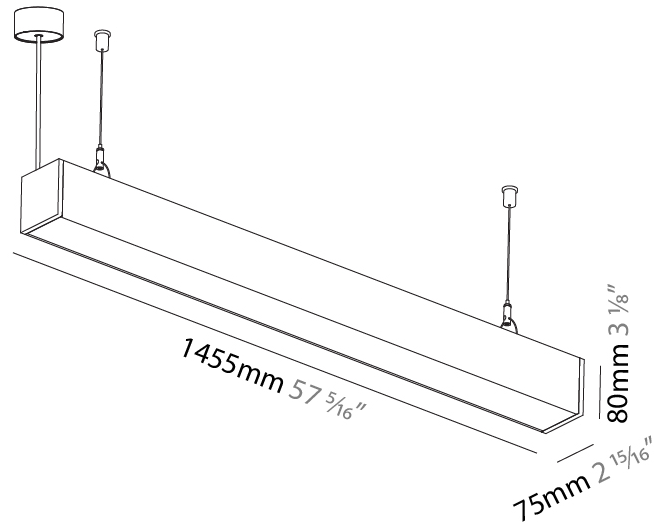

GENERAL

Series: Idaho
Subseries: Idaho 75
Brand: Prolicht
Division: Architectural
Mounting Type: Suspension
Mounting Location: Ceiling
Subcategory: Profile

PHYSICAL

Shape: Rectangle
Length (mm): 1455
Length (in): 57 ⁵/₁₆"
Width (mm): 75
Width (in): 2 ¹⁵/₁₆"
Height (mm): 80
Height (in): 3 ¹/₈"
Max. Overall Height (mm): 2080
Max. Overall Height (in): 81 ⁷/₈"
Light Distribution: Direct
Weight (kg): 5.523
Weight (lbs): 12.15
Diffuser: PMMA - Opal or Micro-Prism
Fixture Finish: ANA / SSR / BKV / CWI / CRY / HAB / MSR / UFT / ITA / RUA / OGR / FTG / MYG / RWR / LOD / PUS / FRO / FUP / KIA / POP / BLS / SPG / MEY / GOH / GUM / CHC / COM / ABZ / JAG / OBR / MOS / ROR
Fixture Material: Aluminum
Cable Details: 2000mm or 6000mm Transparent Cable

ELECTRICAL

Lamp Type: LED (Zhaga Standard)
Input Wattage (W): 25
Total Output Wattage (W): 20 / 16 (3500K)
Dimming: Non-Dimming / Phase Dimming (120Vac only) / 0-10V Dimming
Driver Included: Yes
Driver Location: Integrated
Driver Type: Constant Current - 120 / 277Vac
Driver Class: Class 2
Input Voltage (V): 120 - 277
Constant Current (MA): 350 / 500 (3500K)

LED

Color Temperature (°K): 3000 / 3500 / 4000
Max. Delivered Lumen (lm): 2360 / 2450 / 2500
CRI: >80 CRI
Lamp Life (hrs): 50000

OPTICAL

RATINGS AND CERTIFICATIONS

Certified By: Certified for North American Standards
IP rating: IP20