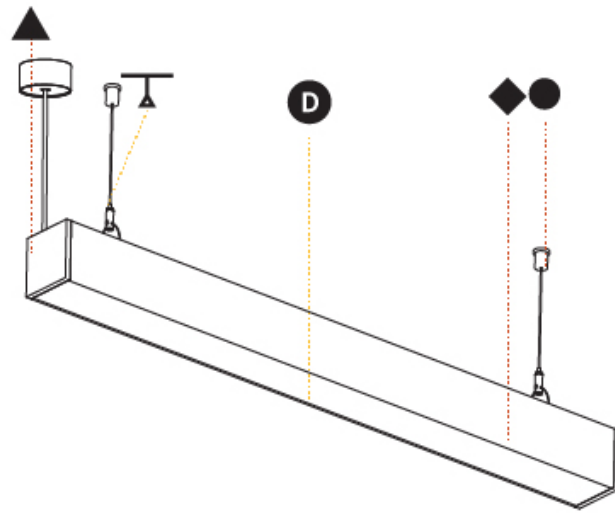

IDAHO 75 SUSPENSION

A300060-

PROJECT	_____
TYPE	_____
SPECIFIER	_____
QUANTITY	_____
DATE	_____