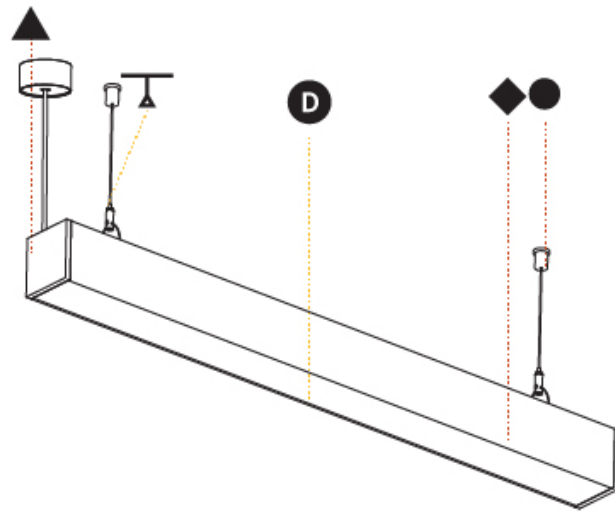

A300061-

PROJECT
TYPE
SPECIFIER
QUANTITY
DATE

A