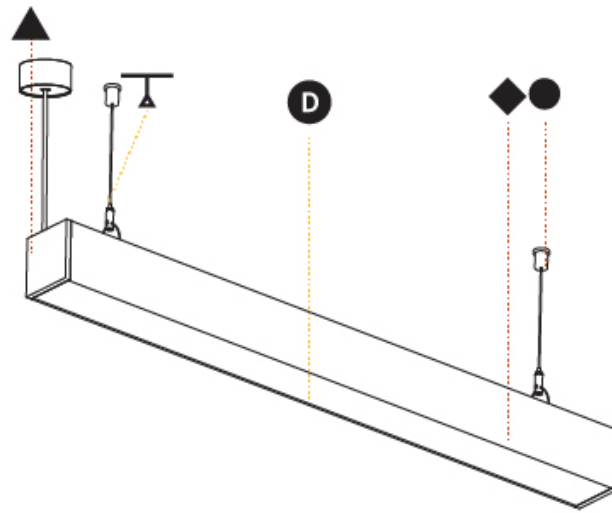

A300058-

PROJECT
TYPE
SPECIFIER
QUANTITY
DATE