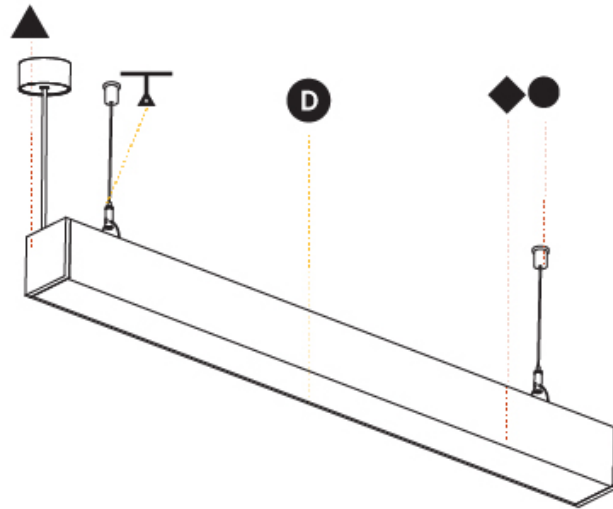

IDAHO 75 SUSPENSION

A300057-

PROJECT
TYPE
SPECIFIER
QUANTITY
DATE